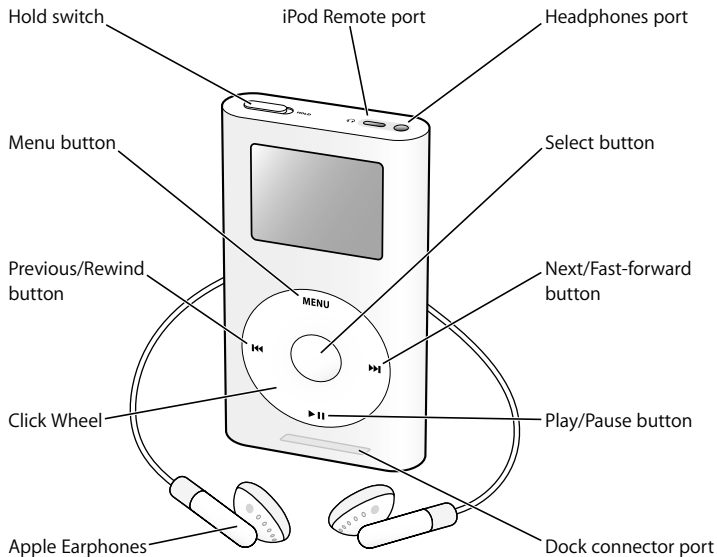

iPod mini

Quick Reference

Using iPod mini Controls

Use the iPod mini Click Wheel and Select button (in the center) to navigate through onscreen menus, play songs, change settings, and view information. Move your thumb lightly around the Click Wheel to scroll to a menu item. Press the Select button to select the item. Press Menu on the Click Wheel to go back to the previous menu.

iPod mini Controls

Reset iPod mini (For use during troubleshooting)	Toggle the Hold switch (set it to hold, then turn it off again). Then press the Menu and Select buttons simultaneously for about 6 seconds, until the Apple logo appears.
Turn iPod mini on	Press the Select button.
Turn iPod mini off	Press and hold Play/Pause.
Turn the backlight on or off	Press and hold Menu or select Backlight from the main menu.
Select a menu item	Scroll to the item and press the Select button.
Go back to the previous menu	Press Menu.
Browse for a song	Select Playlists or Browse from the main menu.
Play a song	Highlight the song and press the Select or Play/Pause button.
Play all the songs in a list	Highlight the list title (an album title, or the title of a playlist, for example) and press Play/Pause.
Change the volume	From the Now Playing screen, use the Click Wheel. You can also use the optional iPod Remote (available at www.apple.com/store) from any screen.
Pause a song	Press Play/Pause when no song or list is highlighted.
Disable iPod mini controls (So you don't activate them accidentally)	Set the Hold switch to hold (an orange bar appears).

iPod mini Controls

Skip to any point in a song	From the Now Playing screen, press the Select button. Then scroll to any point in the song.
Skip to the next song	Press Next/Fast-forward.
Start a song over	Press Previous/Rewind.
Play the previous song	Press Previous/Rewind twice.
Fast-forward	Press and hold Next/Fast-forward.
Rewind	Press and hold Previous/Rewind.